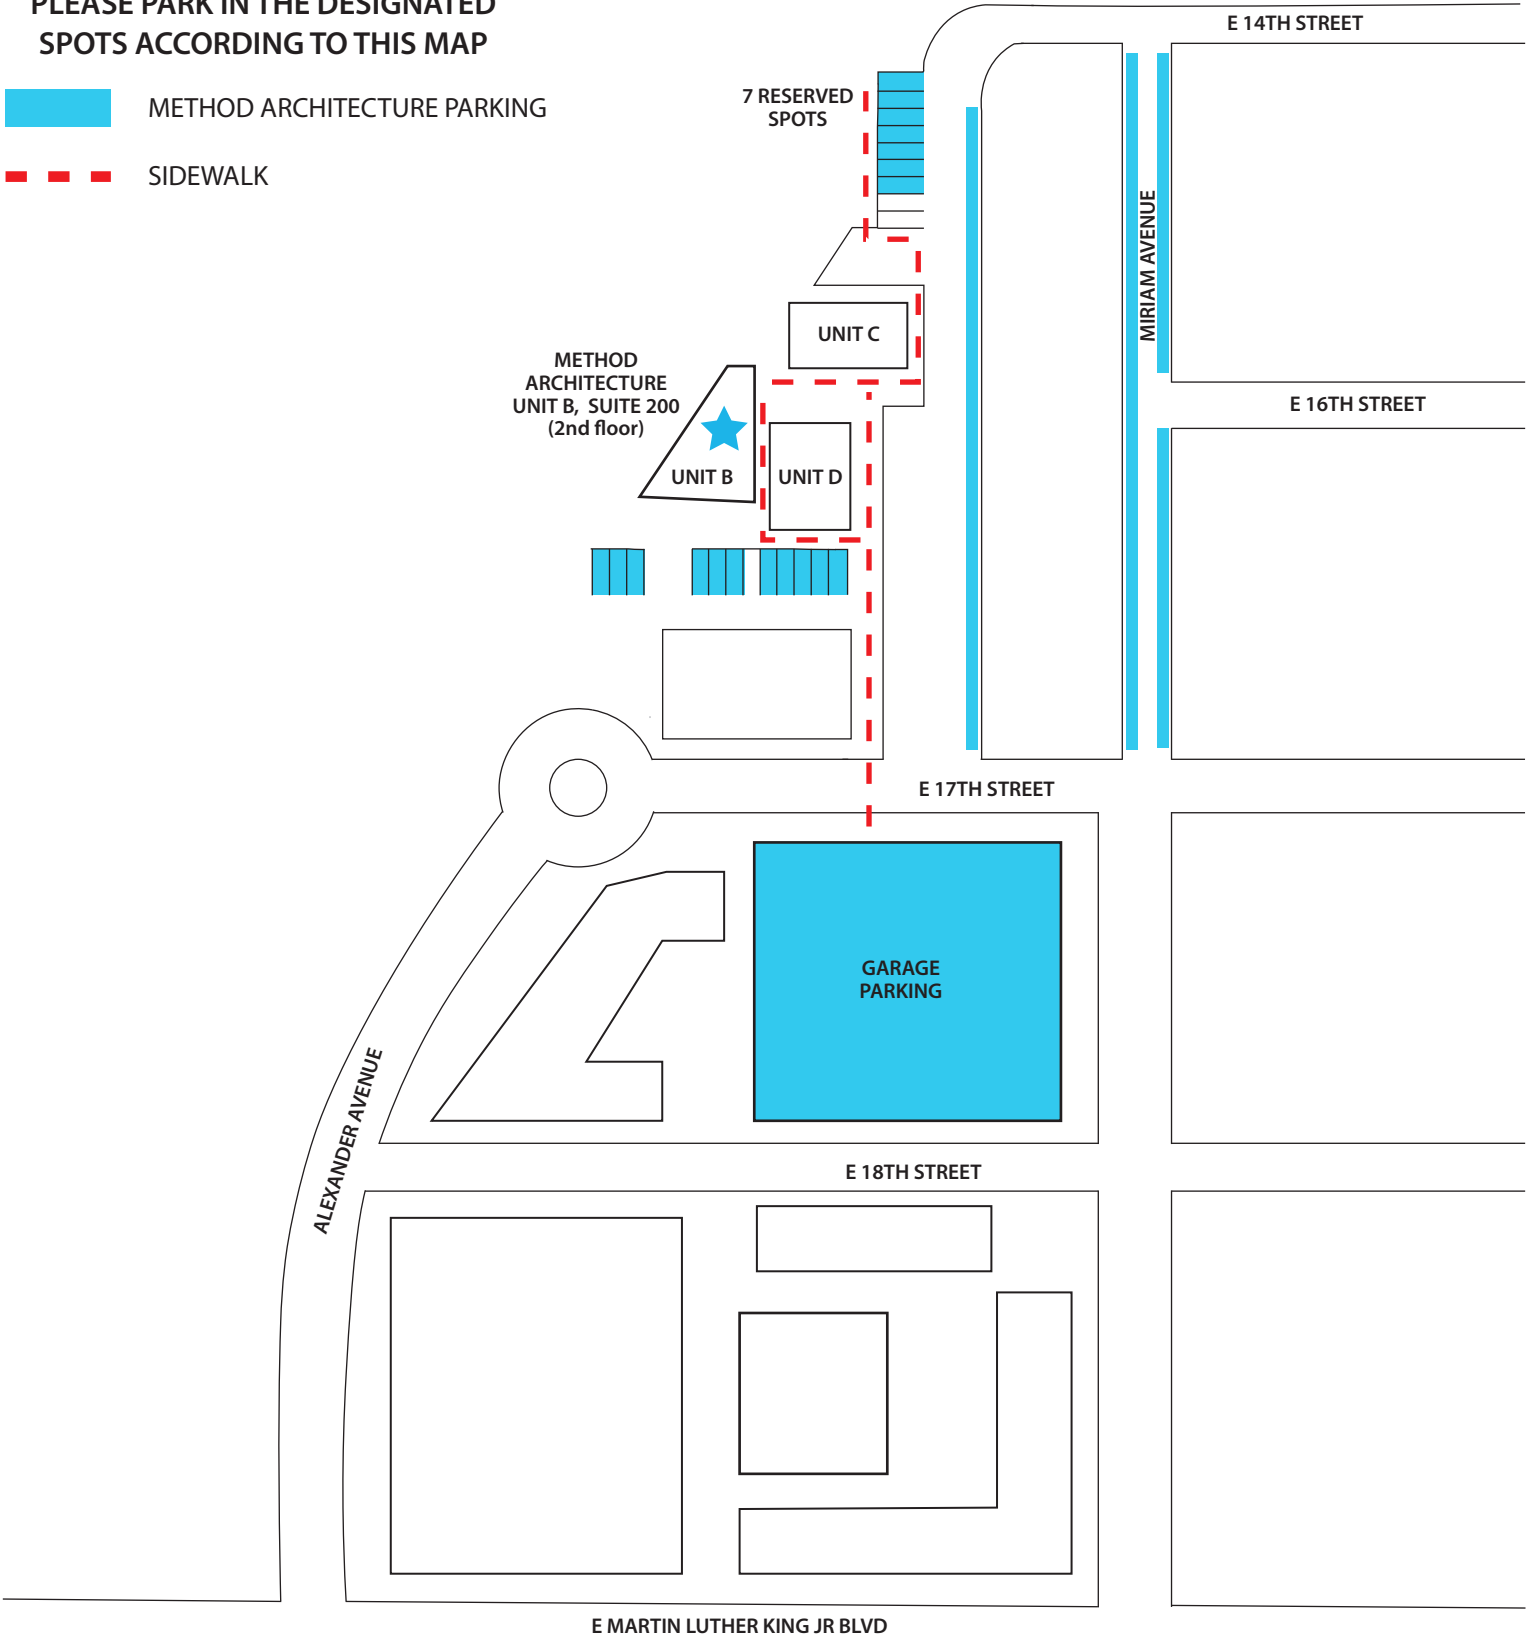

PLEASE PARK IN THE DESIGNATED SPOTS ACCORDING TO THIS MAP

-  METHOD ARCHITECTURE PARKING
-  SIDEWALK

2921 E. 17th Street
Unit B, Suite 200
Austin, TX 78702
512.478.0970